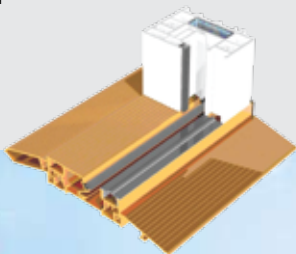

Accessibility

Sliders UK now offers an aluminium low threshold option on its sliding patio doors. Featuring a ramp on either side of the patio door, it's an innovation that enables easy access for wheelchair users.

- Slimline design to ensure ease of access
- Anti-slip ridges to increase grip in wet weather
- Available in a choice of two colours - silver or gold